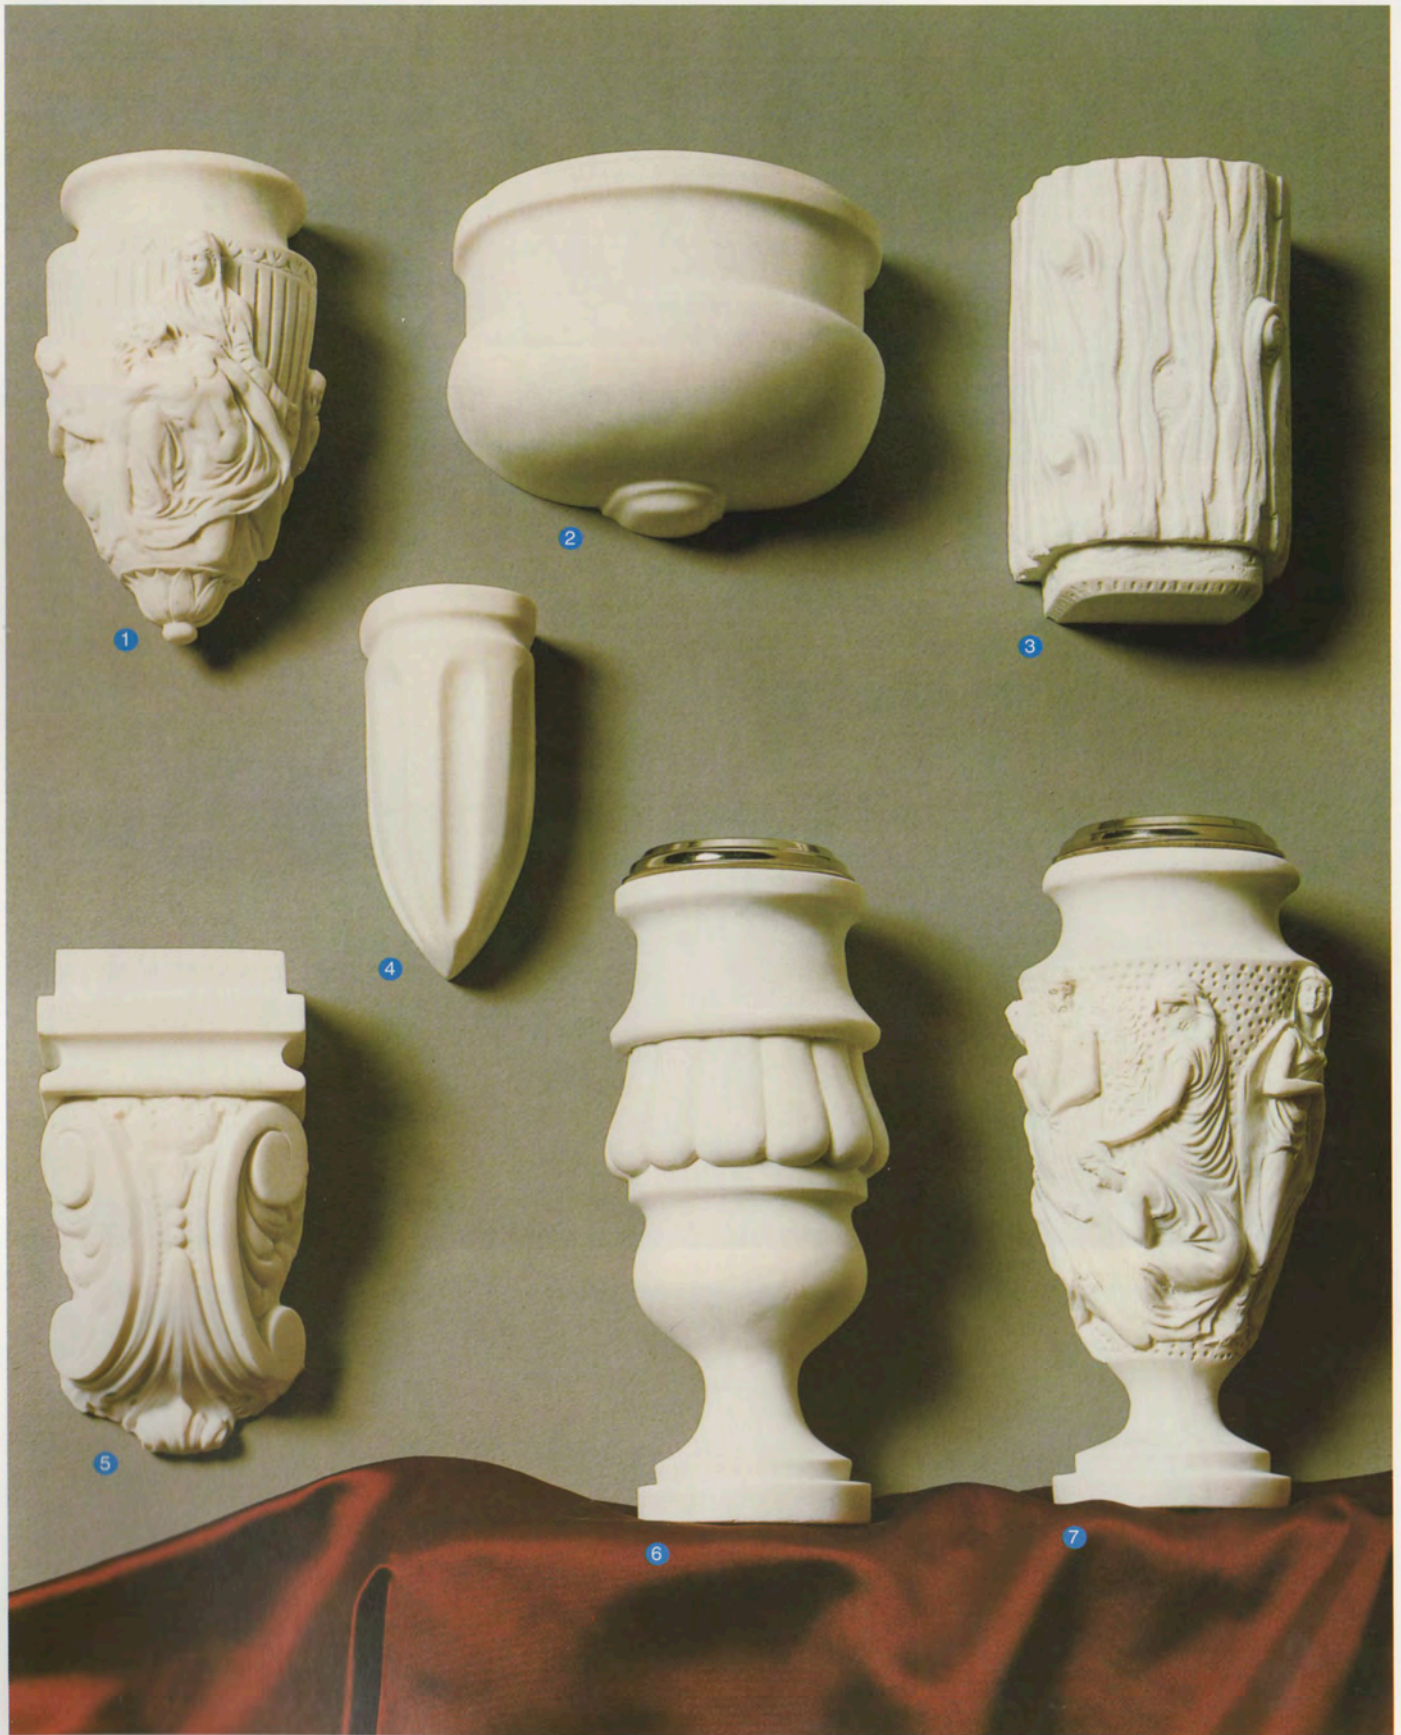

BRONCINOX

ACERO INOXIDABLE - BRONCE - MÁRMOL RECONSTITUIDO

- | | | | | | | | |
|---|---------------|----------------------|--------------------|---|---------------|--------------|-------------------|
| 1 | REF. A 5680/0 | Búcaro Pared | 19 x 11 x 9 cms. | 5 | REF. A 5087/0 | Búcaro Pared | 18 x 9,5 x 7 cms. |
| 2 | REF. A 5685/0 | Búcaro Pared | 13 x 16,5 x 9 cms. | 6 | REF. A 5186/0 | Búcaro Pie | 25 x 10 cms. |
| 3 | REF. A 5109/0 | Búcaro Rústico Pared | 17 x 10 x 7 cms. | 7 | REF. A 5739/0 | Búcaro Pie | 25 x 11 cms. |
| 4 | REF. A 5075/0 | Búcaro Pared | 15 x 6,5 x 6 cms. | | | | |