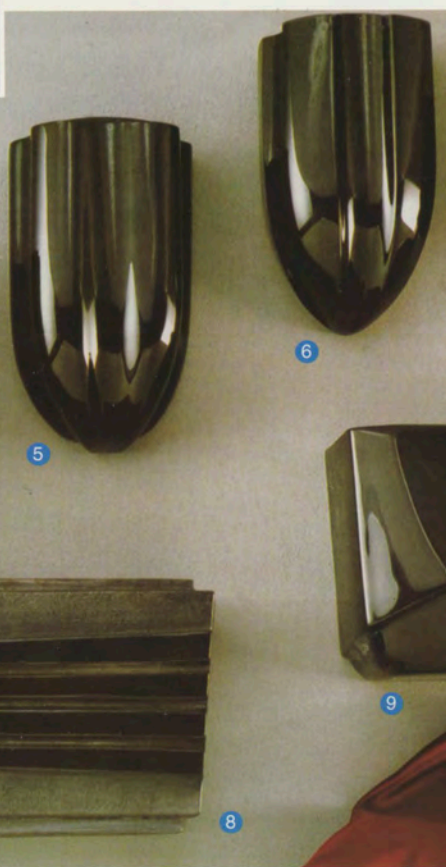

BRONCINOX

ACERO INOXIDABLE - BRONCE - MÁRMOL RECONSTITUIDO

- | | | | | | | | |
|---|---------------|----------------------|--------------------|---|---------------|--------------|-------------------|
| 1 | REF. A 5680/0 | Búcaro Pared | 19 x 11 x 9 cms. | 5 | REF. A 5087/0 | Búcaro Pared | 18 x 9,5 x 7 cms. |
| 2 | REF. A 5685/0 | Búcaro Pared | 13 x 16,5 x 9 cms. | 6 | REF. A 5186/0 | Búcaro Pie | 25 x 10 cms. |
| 3 | REF. A 5109/0 | Búcaro Rústico Pared | 17 x 10 x 7 cms. | 7 | REF. A 5739/0 | Búcaro Pie | 25 x 11 cms. |
| 4 | REF. A 5075/0 | Búcaro Pared | 15 x 6,5 x 6 cms. | | | | |

mármol sintético

1

2

3

4

5

6

7

9

8

10

11

12

- | | | | | | |
|-----------------|-----------------|----------------------|------------------|------------------|-------------------|
| 1 REF. A 5116/0 | Peana | 11 x 16 x 10 cms. | 7 REF. A 5122/0 | Búcaro "Beta" | 15 x 12 cms. |
| 2 REF. A 5749/0 | Búcaro | 16 x 15,5 x 9,5 cms. | 8 REF. A 5123/0 | Jardinera Futuro | 29 x 14 cms. |
| 3 REF. A 5685/0 | Búcaro | 13 x 16,5 x 9 cms. | 9 REF. A 5121/0 | Jardinera "Beta" | 29 x 14 cms. |
| 4 REF. A 5124/0 | Búcaro "Futuro" | 15 x 12 cms. | 10 REF. A 5177/0 | Jardinera | 46 x 11 x 10 cms. |
| 5 REF. A 5059/0 | Búcaro Bordón | 19 x 10 cms. | 11 REF. A 5012/0 | Jardinera Bordón | 40 x 10 cms. |
| 6 REF. A 5059/1 | Búcaro Arista | 19 x 10 cms. | 12 REF. A 5031/0 | Jardinera Arista | 41 x 10 cms. |